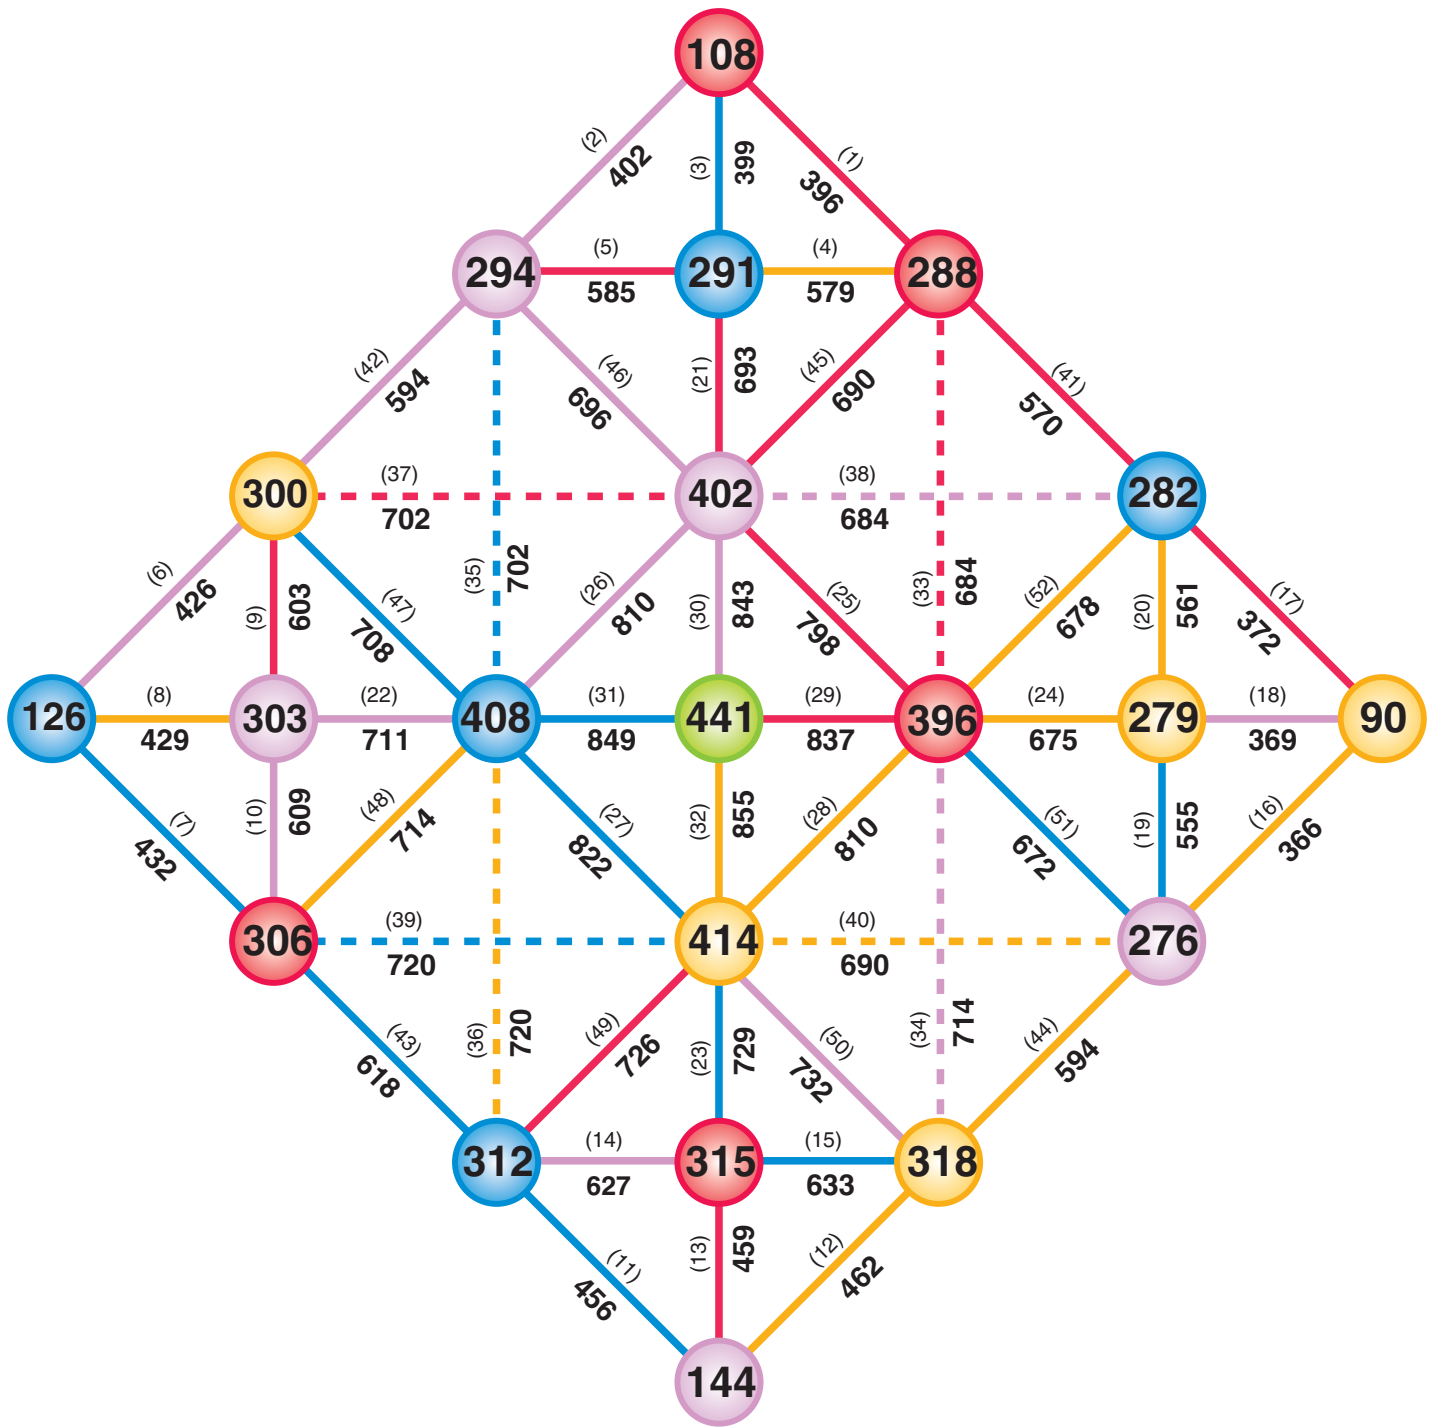

HUNAB KU 21

52 PATHS OF TOLLAN

52 Heptad Path Frequencies
52 heptads of the Annual 13 Moon Cycle