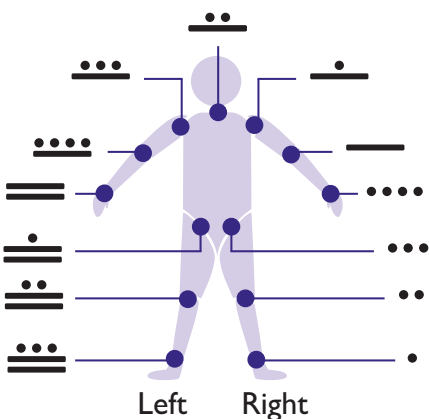

TONES AND RADIAL PLASMAS IN THE BODY

The thirteen articulations of the body contain the frequencies of nature.