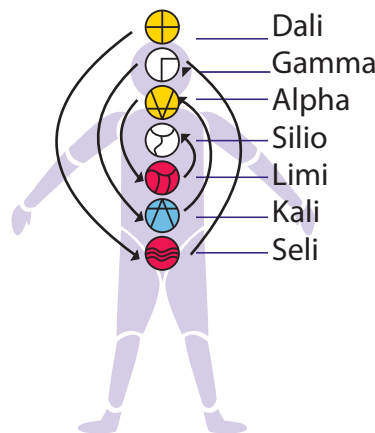

The seven chakras contain the Radial Plasmas, the electrical fluids of the cosmos.