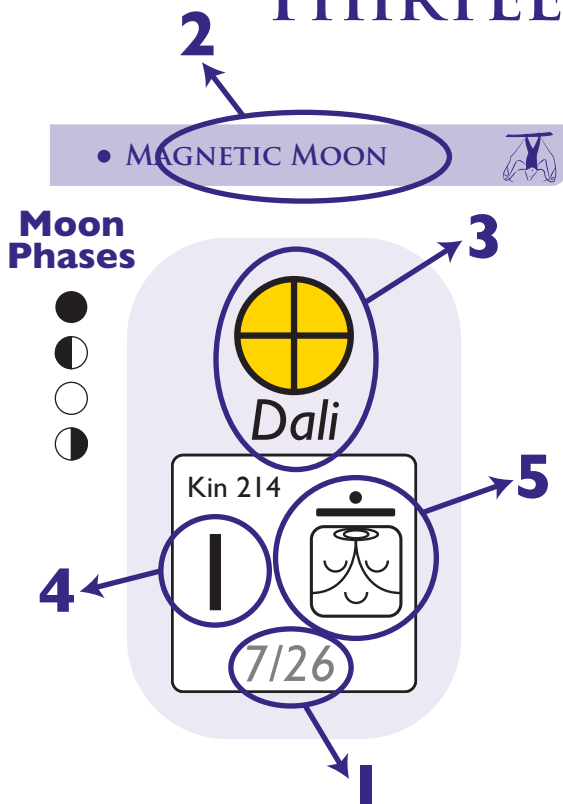

## HOW TO READ THE THIRTEEN MOON CALENDAR

1. Gregorian calendar date. (example shown: **7/26**).
2. Name of the **Moon** (month) (example shown: **Magnetic Moon**).
3. **Radial Plasma**, which is the day of the week (example shown: **Dali**, see page 15).
4. **Day** of the Moon.
5. **Galactic Signature**, a combination of **Solar Seal** and **Galactic Tone** (see page 15). From this you cast the **Daily Code Spell** (see page 18). The Kin number shows what day it is on the **Tzolkin Harmonic Module** (shown on the back of this booklet).