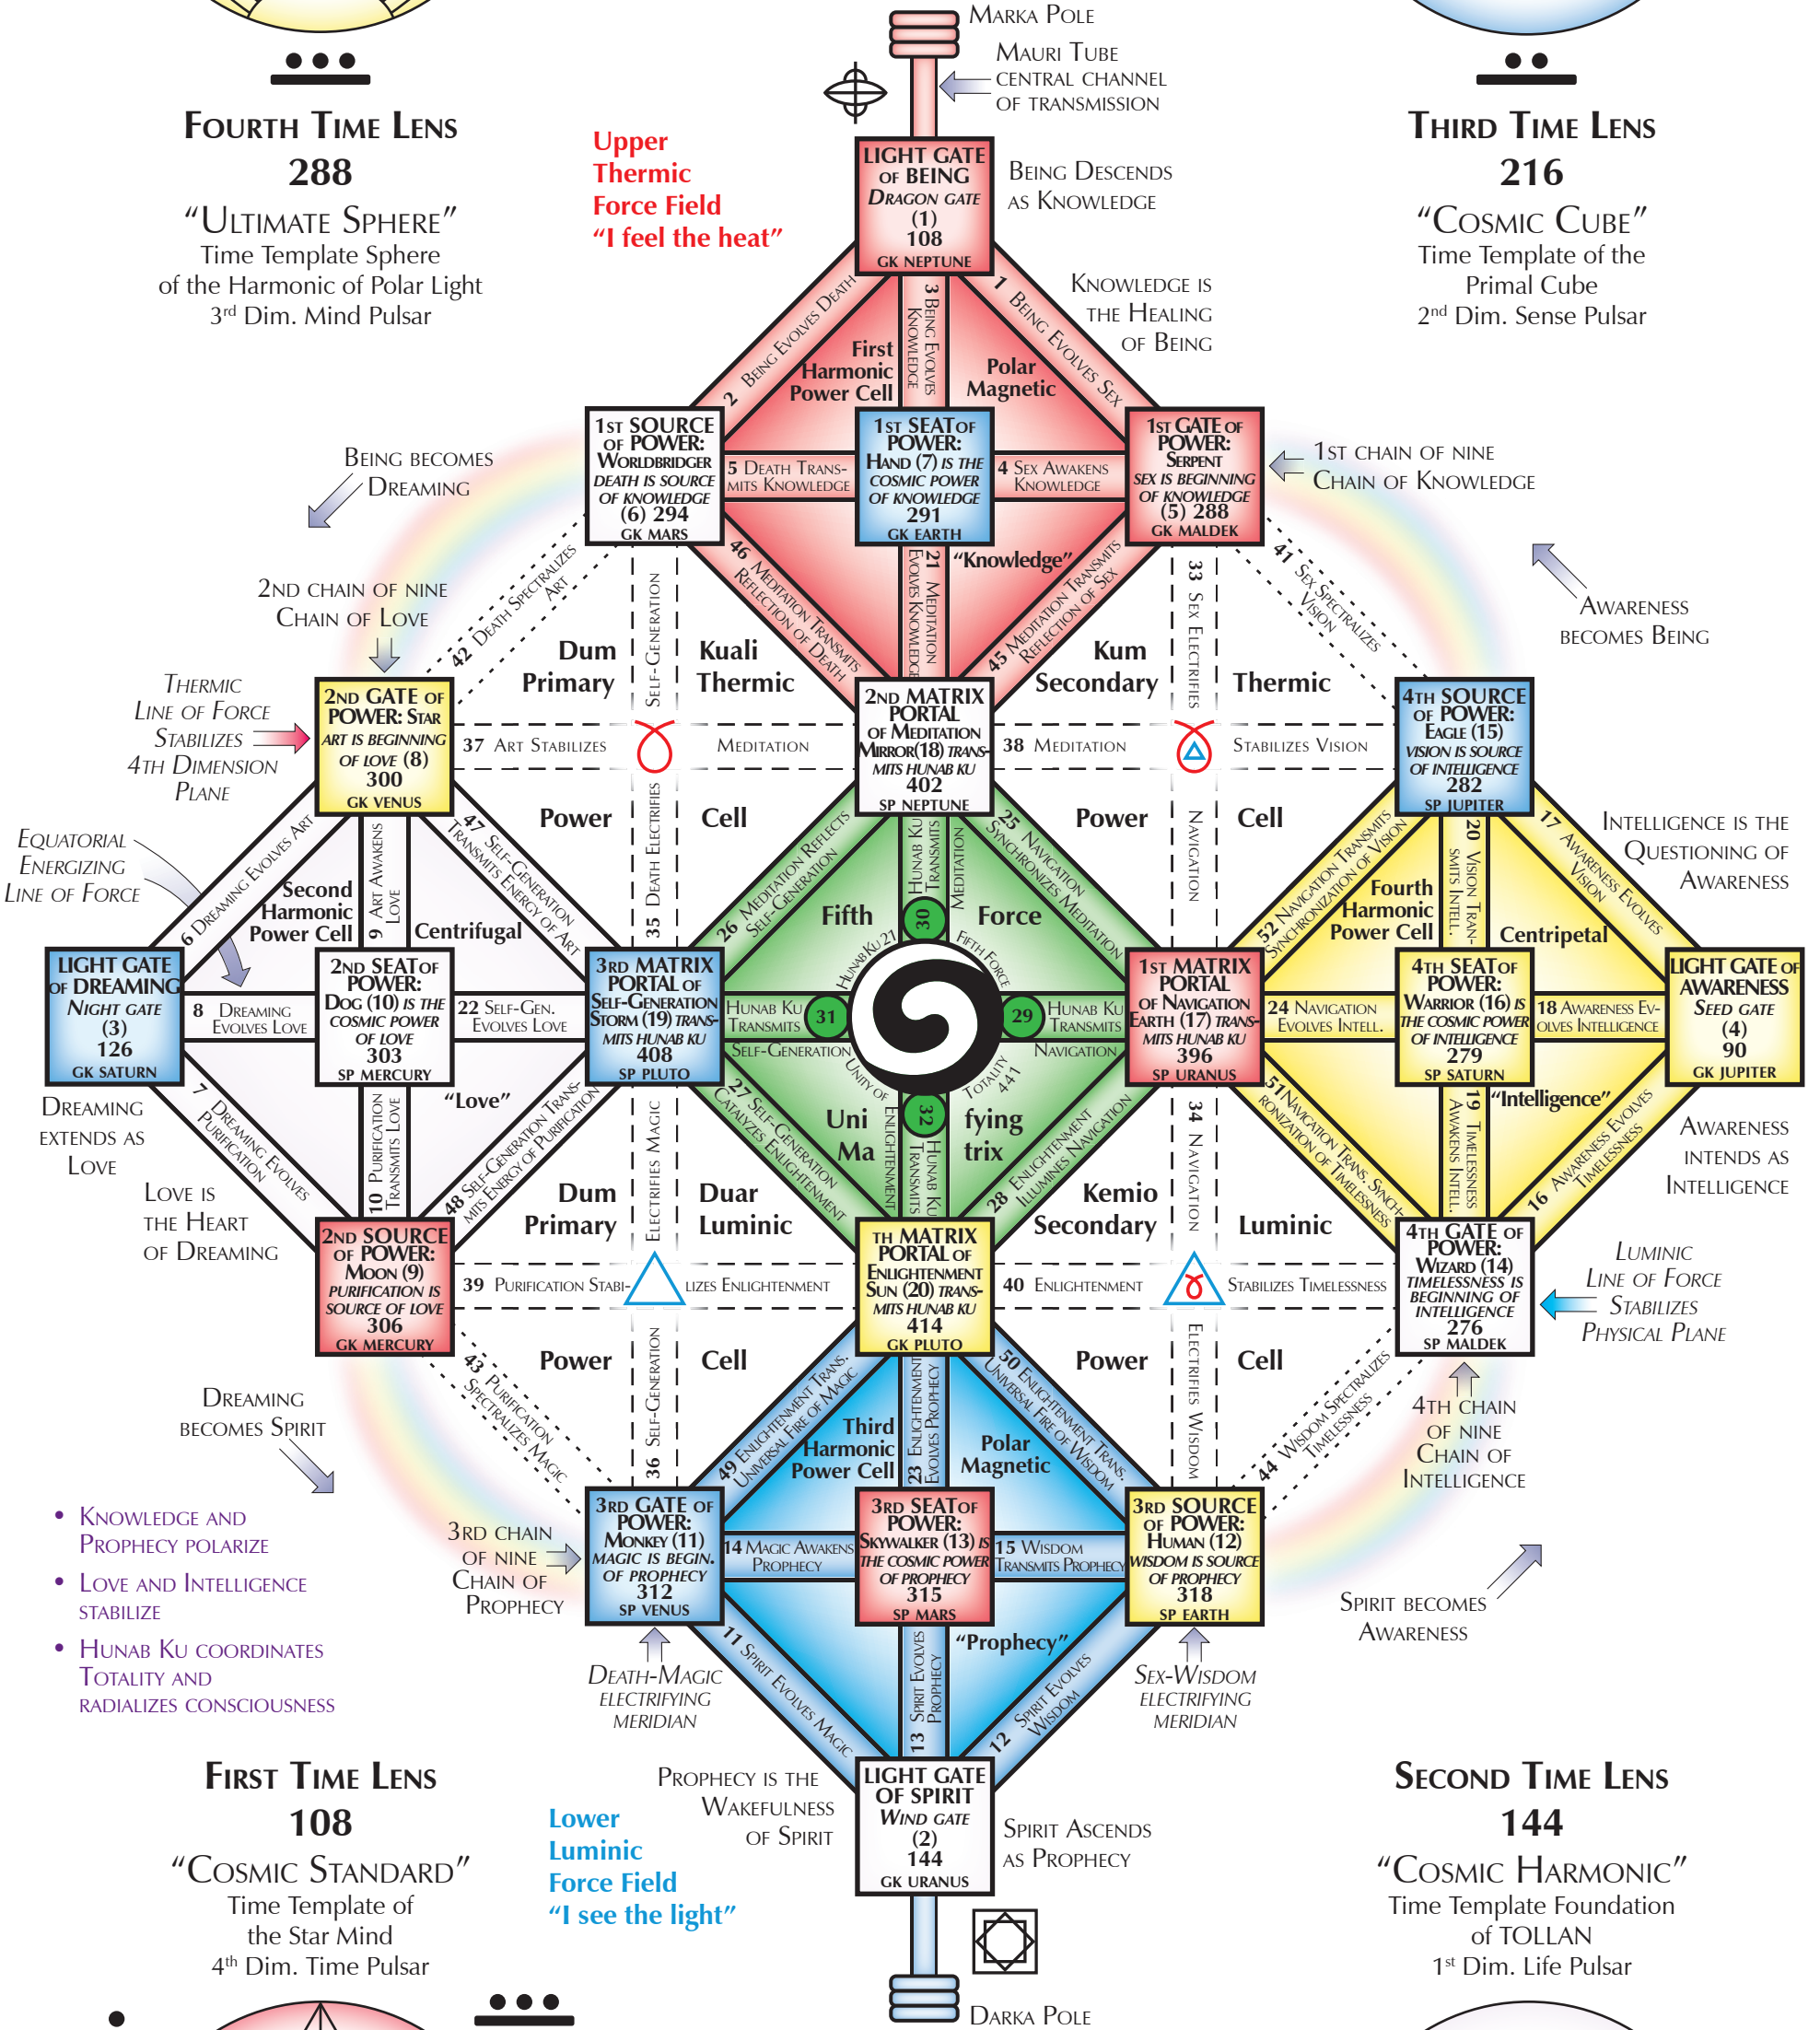

HUNAB KU

21

FOURTH TIME LENS
288

"ULTIMATE SPHERE"
Time Template Sphere
of the Harmonic of Polar Light
3rd Dim. Mind Pulsar

THIRD TIME LENS
216

"COSMIC CUBE"
Time Template of the
Primal Cube
2nd Dim. Sense Pulsar

- KNOWLEDGE AND PROPHECY POLARIZE
- LOVE AND INTELLIGENCE STABILIZE
- HUNAB KU COORDINATES TOTALITY AND RADIALIZES CONSCIOUSNESS

FIRST TIME LENS
108

"COSMIC STANDARD"
Time Template of the Star Mind
4th Dim. Time Pulsar

SECOND TIME LENS
144

"COSMIC HARMONIC"
Time Template Foundation
of TOLLAN
1st Dim. Life Pulsar

GALACTIC TREE OF LIFE & KNOWLEDGE

THE TREE IS RADIAL – LIFE EXTENDS IN ALL DIRECTIONS
KNOWLEDGE IS ALL-ENCOMPASSING