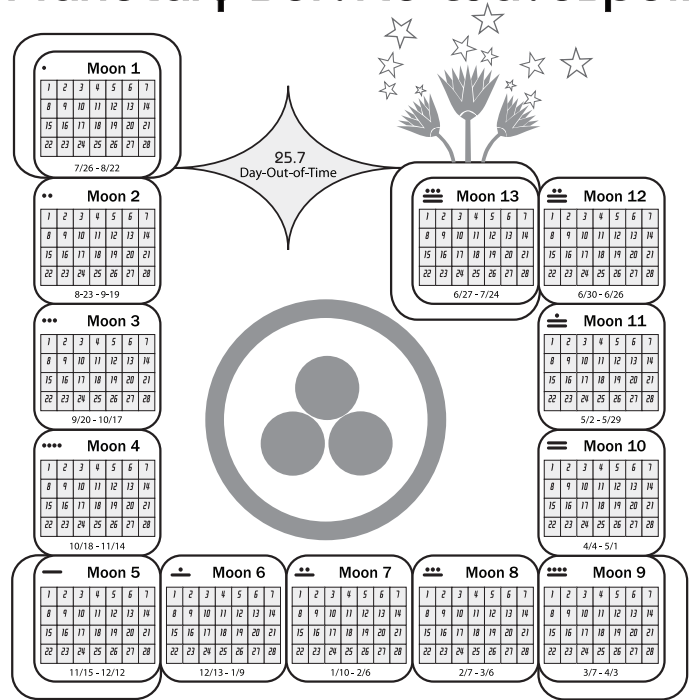

YEAR OF THE YELLOW SELF EXISTING SEED KIN 4

Define in order to target measuring awareness I seal the input of flowering with the self existing tone of form I am guided by the power of universal fire.

JULY 25 2010

DAY OUT OF TIME
YELLOW
SELF EXISTING STAR

13 MOONS OF 28 DAYS + 1 DAY = 365 DAYS

PRAYER OF THE SEVEN GALACTIC DIRECTIONS

FROM THE EAST HOUSE OF LIGHT
May wisdom dawn in us
So we may see all things in clarity

FROM THE NORTH HOUSE OF NIGHT
May wisdom ripen in us
So we may know all from within

FROM THE WEST HOUSE OF TRANSFORMATION
May wisdom be transformed into right action
So we may do what must be done

FROM THE SOUTH HOUSE OF THE ETERNAL SUN
May right action reap the harvest
So we may enjoy the fruits of planetary being

FROM ABOVE HOUSE OF HEAVEN
Where star people and ancestors gather
May their blessings come to us now

FROM BELOW HOUSE OF EARTH
May the heartbeat of her crystal core
Bless us with harmonies to end all war

FROM THE CENTER GALACTIC SOURCE
Which is everywhere at once
May everything be known
as the light of mutual love

Ah Yum Hunab Ku Evam Maya E Ma Ho!
Ah Yum Hunab Ku Evam Maya E Ma Ho!
Ah Yum Hunab Ku Evam Maya E Ma Ho!

Planetary Service Wavespell

HOW CAN YOU SERVE YOUR PLANET THIS YEAR?

One full year of 13 Moons is known as a Planetary Service Wavespell. The Planetary Service Wavespell is the way that we can synchronize our goals and actions on behalf of the betterment of ourselves and the Earth. You are invited to utilize your mind in a massive creative envisioning that will take humanity up to the closing of the cycle for the much anticipated launching of Timeship Earth 2013!

YEAR OF THE YELLOW SELF EXISTING SEED KIN 4

Define in order to target measuring awareness I seal the input of flowering with the self existing tone of form I am guided by the power of universal fire.

JULY 25 2010

DAY OUT OF TIME
YELLOW
SELF EXISTING STAR

13 MOONS OF 28 DAYS + 1 DAY = 365 DAYS

PRAYER OF THE SEVEN GALACTIC DIRECTIONS

FROM THE EAST HOUSE OF LIGHT
May wisdom dawn in us
So we may see all things in clarity

FROM THE NORTH HOUSE OF NIGHT
May wisdom ripen in us
So we may know all from within

FROM THE WEST HOUSE OF TRANSFORMATION
May wisdom be transformed into right action
So we may do what must be done

FROM THE SOUTH HOUSE OF THE ETERNAL SUN
May right action reap the harvest
So we may enjoy the fruits of planetary being

FROM ABOVE HOUSE OF HEAVEN
Where star people and ancestors gather
May their blessings come to us now

FROM BELOW HOUSE OF EARTH
May the heartbeat of her crystal core
Bless us with harmonies to end all war

FROM THE CENTER GALACTIC SOURCE
Which is everywhere at once
May everything be known
as the light of mutual love

Ah Yum Hunab Ku Evam Maya E Ma Ho!
Ah Yum Hunab Ku Evam Maya E Ma Ho!
Ah Yum Hunab Ku Evam Maya E Ma Ho!