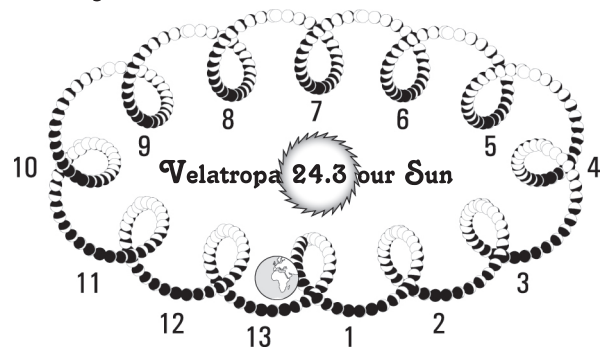

13-Moon Calendar: Introduction Tuning-in to the Cosmos

The Thirteen Moon calendar enters you into the synchronic order. This is the fourth-dimensional order of time and reality in which synchronicity is the everyday norm.

The synchronic order represents a new knowledge for our planet, a necessary knowledge if we are going to transform ourselves and our environment and come into harmony with our local star the Sun, which is now rapidly evolving to its next stage.

To participate in this grand process, the new calendar is actually a tool for tuning into the universal order of the cosmos. This "tuning in" process is accomplished daily by following the 13-Moon calendar and the daily galactic signatures. Once you learn the language of these signatures - seal, tone, color, etc. - then you are on your way to altering your perceptions and acquiring a new consciousness.

The Thirteen Moon calendar has been given to us as the simplest and easiest way to accomplish the next evolutionary stage. By its very nature, the synchronic order is cosmos - the very fabric that holds the universe together.