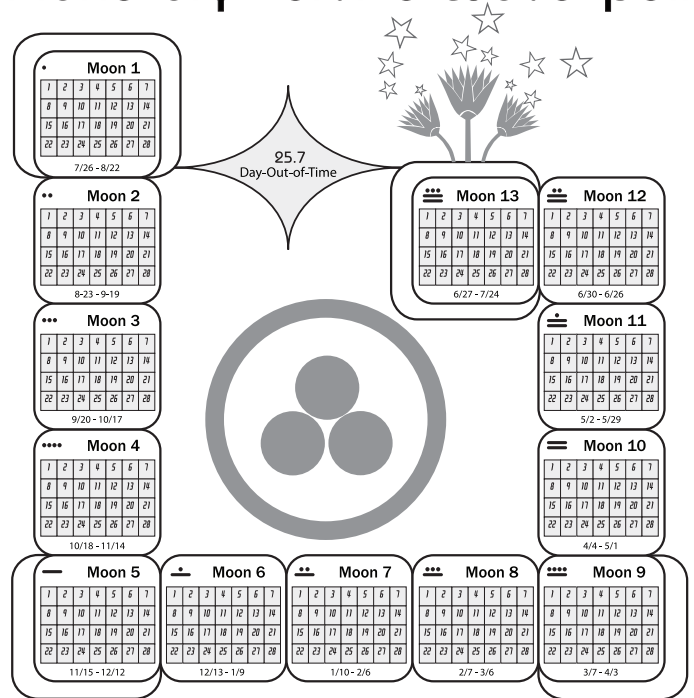

Planetary Service Wavespell

HOW CAN YOU SERVE YOUR PLANET THIS YEAR?

One full year of 13 Moons is known as a Planetary Service Wavespell. The Planetary Service Wavespell is the way that we can synchronize our goals and actions on behalf of the betterment of ourselves and the Earth. You are invited to utilize your mind in a massive creative envisioning that will take humanity up to the closing of the cycle for the much anticipated launching of Timeship Earth 2013!