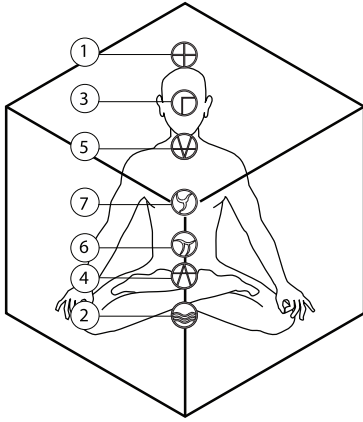

# 7 Days, 7 Radial Plasmas

Each day of the week in the 13-Moon cycle has a chakra (energy center) of the body which is sealed by one of seven radial plasmas. Plasmas are electronically charged particles that activate our electromagnetic field.