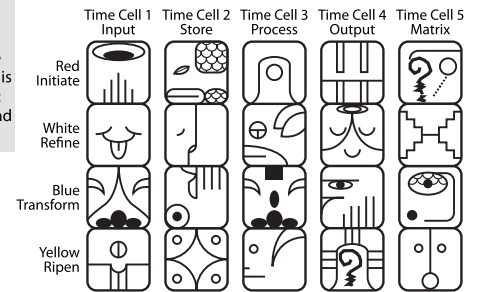

Harmonic Arrangement

One Harmonic is a cycle of four colors: red, white, blue, yellow.

CALL OF THE EARTH FAMILIES

Polar kin sound the chromatics
Cardinal kin establish the genesis
Core kin mine the tunnels
Signal kin unravel the mystery
Gateway kin open the portals
Which is your family?
Which is your way?

There are 52 Chromatics in the Harmonic Module.