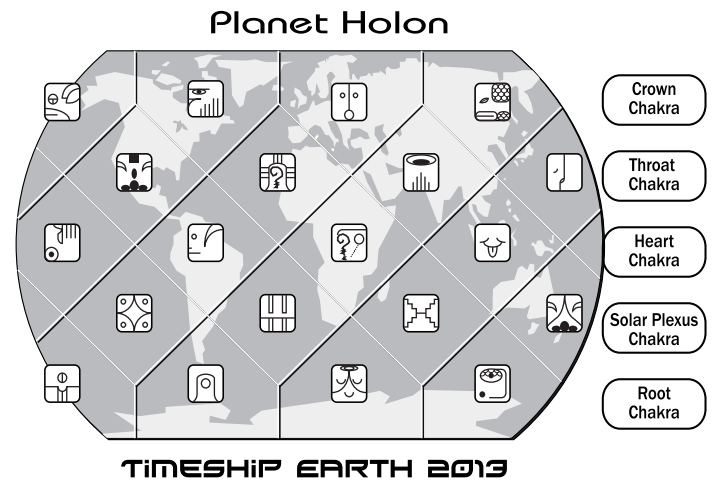

Know the Earth. Know Yourself.

If your whole body in Time and Space is the Human Holon, the Planet Earth's whole body in Time and Space is the Planet Holon.

Find the kin of the day on the planet holon. See which chakra that kin is located in. Connect your chakra with the Planet Holon. Unify your body with the Earth's body. Through this simple visualisation we activate the Earth's telepathic grid.

In this way we can know the Earth as ourself. To know "something else" as our self is to be "In Lak'ech (inlah-kesh) - which means:

I am another yourself