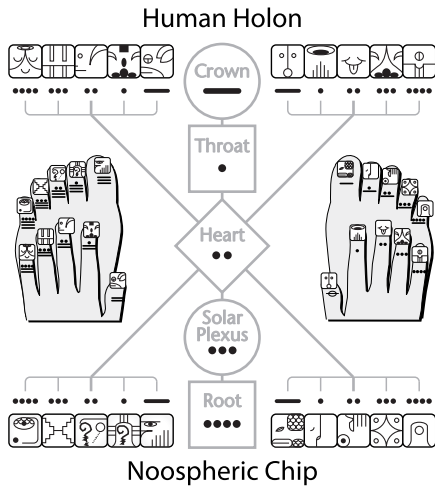

# The Twenty Solar Seals

Each of the 20 Solar Seals is one of four colors as shown below:

RED East INITIATES  
 WHITE North REFINES  
 BLUE West TRANSFORMS  
 YELLOW South RIPENS

20 SOLAR SEALS

		ACTION:	POWER:	ESSENCE:	TIME CELL
Red Dragon (1)		Nurture	Birth	Being	Input (Red)
White Wind (2)		Communicate	Spirit	Breath	
Blue Night (3)		Dream	Abundance	Intuition	
Yellow Seed (4)		Target	Flowering	Awareness	Store (White)
Red Serpent (5)		Survive	Life-Force	Instinct	
White Worldbringer (6)		Equalize	Death	Opportunity	
Blue Hand (7)		Know	Accomplishment	Healing	Process (Blue)
Yellow Star (8)		Beautify	Elegance	Art	
Red Moon (9)		Purify	Universal-Water	Flow	
White Dog (10)		Love	Heart	Loyalty	Output (Yellow)
Blue Monkey (11)		Play	Magic	Illusion	
Yellow Human (12)		Influence	Free-Will	Wisdom	
Red Skywalker (13)		Explore	Space	Wakefulness	Matrix (Green)
White Wizard (14)		Enchant	Timelessness	Receptivity	
Blue Eagle (15)		Create	Vision	Mind	
Yellow Warrior (16)		Question	Intelligence	Fearlessness	
Red Earth (17)		Evolve	Navigation	Synchronicity	
White Mirror (18)		Reflect	Endlessness	Order	
Blue Storm (19)		Catalyze	Self-Generation	Energy	
Yellow Sun (20 or 0)		Enlighten	Universal-Fire	Life	

# Know Yourself. Know the Earth.

Holon means "galactic whole." Your whole body in Space and Time is coded with the 13 Galactic Tones and 20 Solar Seals.

Find the kin of the day on the Human Holon. See which finger or toe the kin is located in. Plugging yourself into the Human Holon transforms you into a noospheric chip.