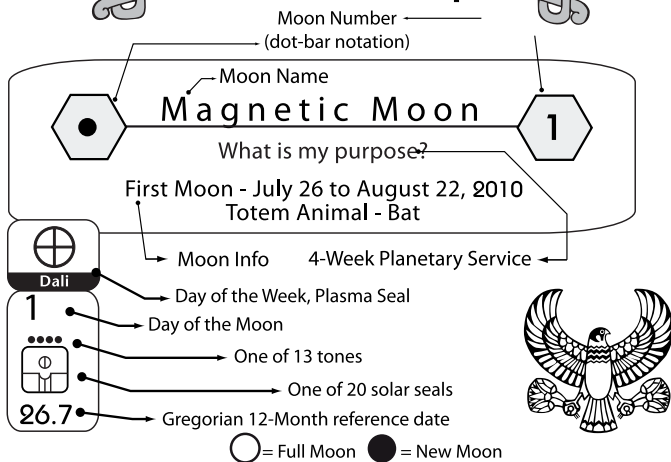

# Know the Earth. Know Yourself.

If your whole body in Time and Space is the Human Holon, the Planet Earth's whole body in Time and Space is the Planet Holon.

Find the kin of the day on the planet holon. See which chakra that kin is located in. Connect your chakra with the Planet Holon. Unify your body with the Earth's body. Through this simple visualisation we activate the Earth's telepathic grid.

# 13 Moon Key

The 13-Moon, 28-Day Count is a solar/lunar/galactic perpetual synchronizing tool. It is Solar, because of the 365 total days the Earth spins around the Sun. Lunar, because it flows through the 13 Moon (Month) Cycles of 28 days each. Galactic, because the Thirteen Moon calendar synchronization date is based on the heliacal rising of the great star Sirius on Gregorian July 26 as prophetically calculated by the Maya at the time of the dedication of the tomb of Pacal Votan in AD 692.