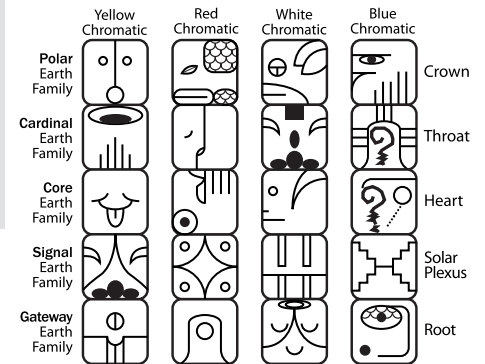

Chromatic Arrangement

One Chromatic is a cycle of five Solar Seals. There are four Chromatics and five Earth Families.