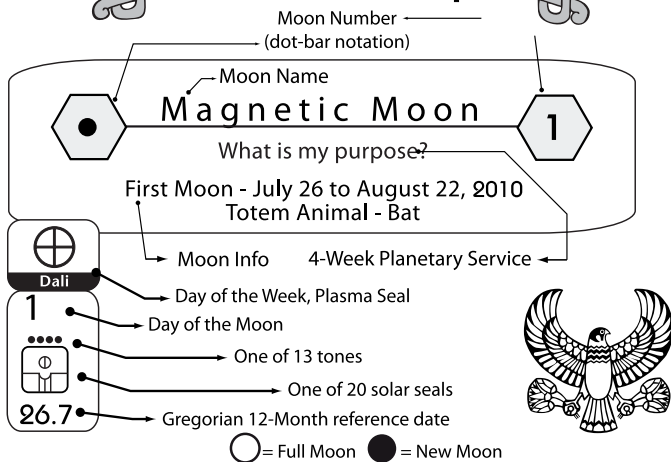

For example, if the day is Lunar moon Seli 9 (see page 10)

we see the Yellow Magnetic Sun seal, with tone 1 (Magnetic).

Tones 1,6,and 11 are guided by the same solar seal as the destiny kin,

so the guide for yellow magnetic sun is the yellow sun .

For another example see Rhythmic silio 28, The solar seal is

Blue Monkey with tone 2 (Lunar). For tone 2 we add 12 to the solar seal of the destiny kin, Blue monkey plus 12 seals is blue night .

Blue lunar Monkey is guided by the blue night! ☾

Find the Galactic Signatures of friends and family.

Using these keys, and by following the 13 moon calendar day by day you can experience more deeply into the magic of the New time of synchronicity.

# 13 Moon Key

The 13-Moon, 28-Day Count is a solar/lunar/galactic perpetual synchronizing tool. It is Solar, because of the 365 total days the Earth spins around the Sun. Lunar, because it flows through the 13 Moon (Month) Cycles of 28 days each. Galactic, because the Thirteen Moon calendar synchronization date is based on the heliacal rising of the great star Sirius on Gregorian July 26 as prophetically calculated by the Maya at the time of the dedication of the tomb of Pacal Votan in AD 692.