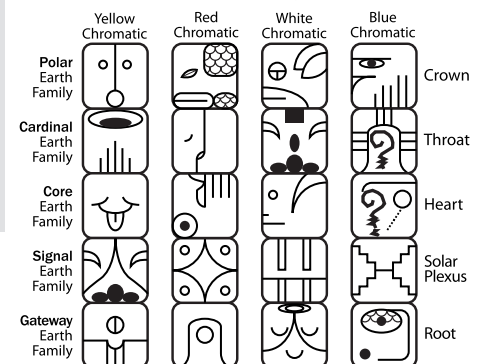

Chromatic Arrangement

One Chromatic is a cycle of five Solar Seals. There are four Chromatics and five Earth Families.