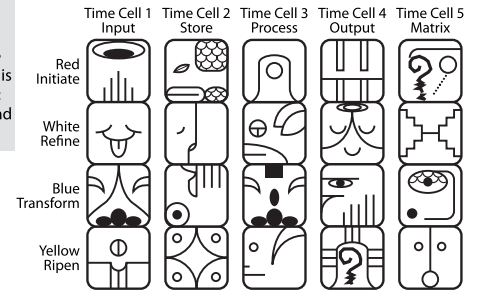

Harmonic Arrangement

One Harmonic is a cycle of four colors: red, white, blue, yellow.

CALL OF THE EARTH FAMILIES

Polar kin sound the chromatics
Cardinal kin establish the genesis
Core kin mine the tunnels
Signal kin unravel the mystery
Gateway kin open the portals
Which is your family?
Which is your way?

There are 52 Chromatics in the Harmonic Module.