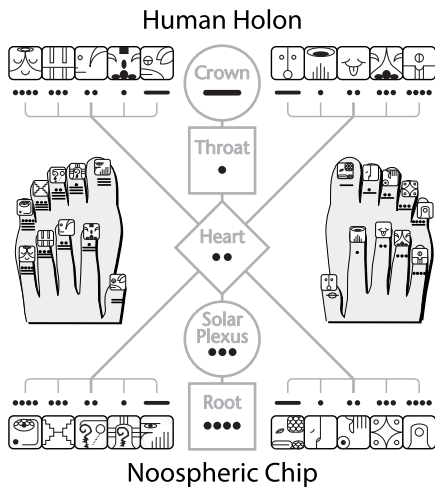

## Harmonic Arrangement

One Harmonic is a cycle of four colors: red, white, blue, yellow.

## CALL OF THE EARTH FAMILIES

Polar kin sound the chromatics  
 Cardinal kin establish the genesis  
 Core kin mine the tunnels  
 Signal kin unravel the mystery  
 Gateway kin open the portals  
 Which is your family?  
 Which is your way?

# Know Yourself. Know the Earth.

Holon means "galactic whole." Your whole body in Space and Time is coded with the 13 Galactic Tones and 20 Solar Seals.

Find the kin of the day on the Human Holon. See which finger or toe the kin is located in. Plugging yourself into the Human Holon transforms you into a noospheric chip.